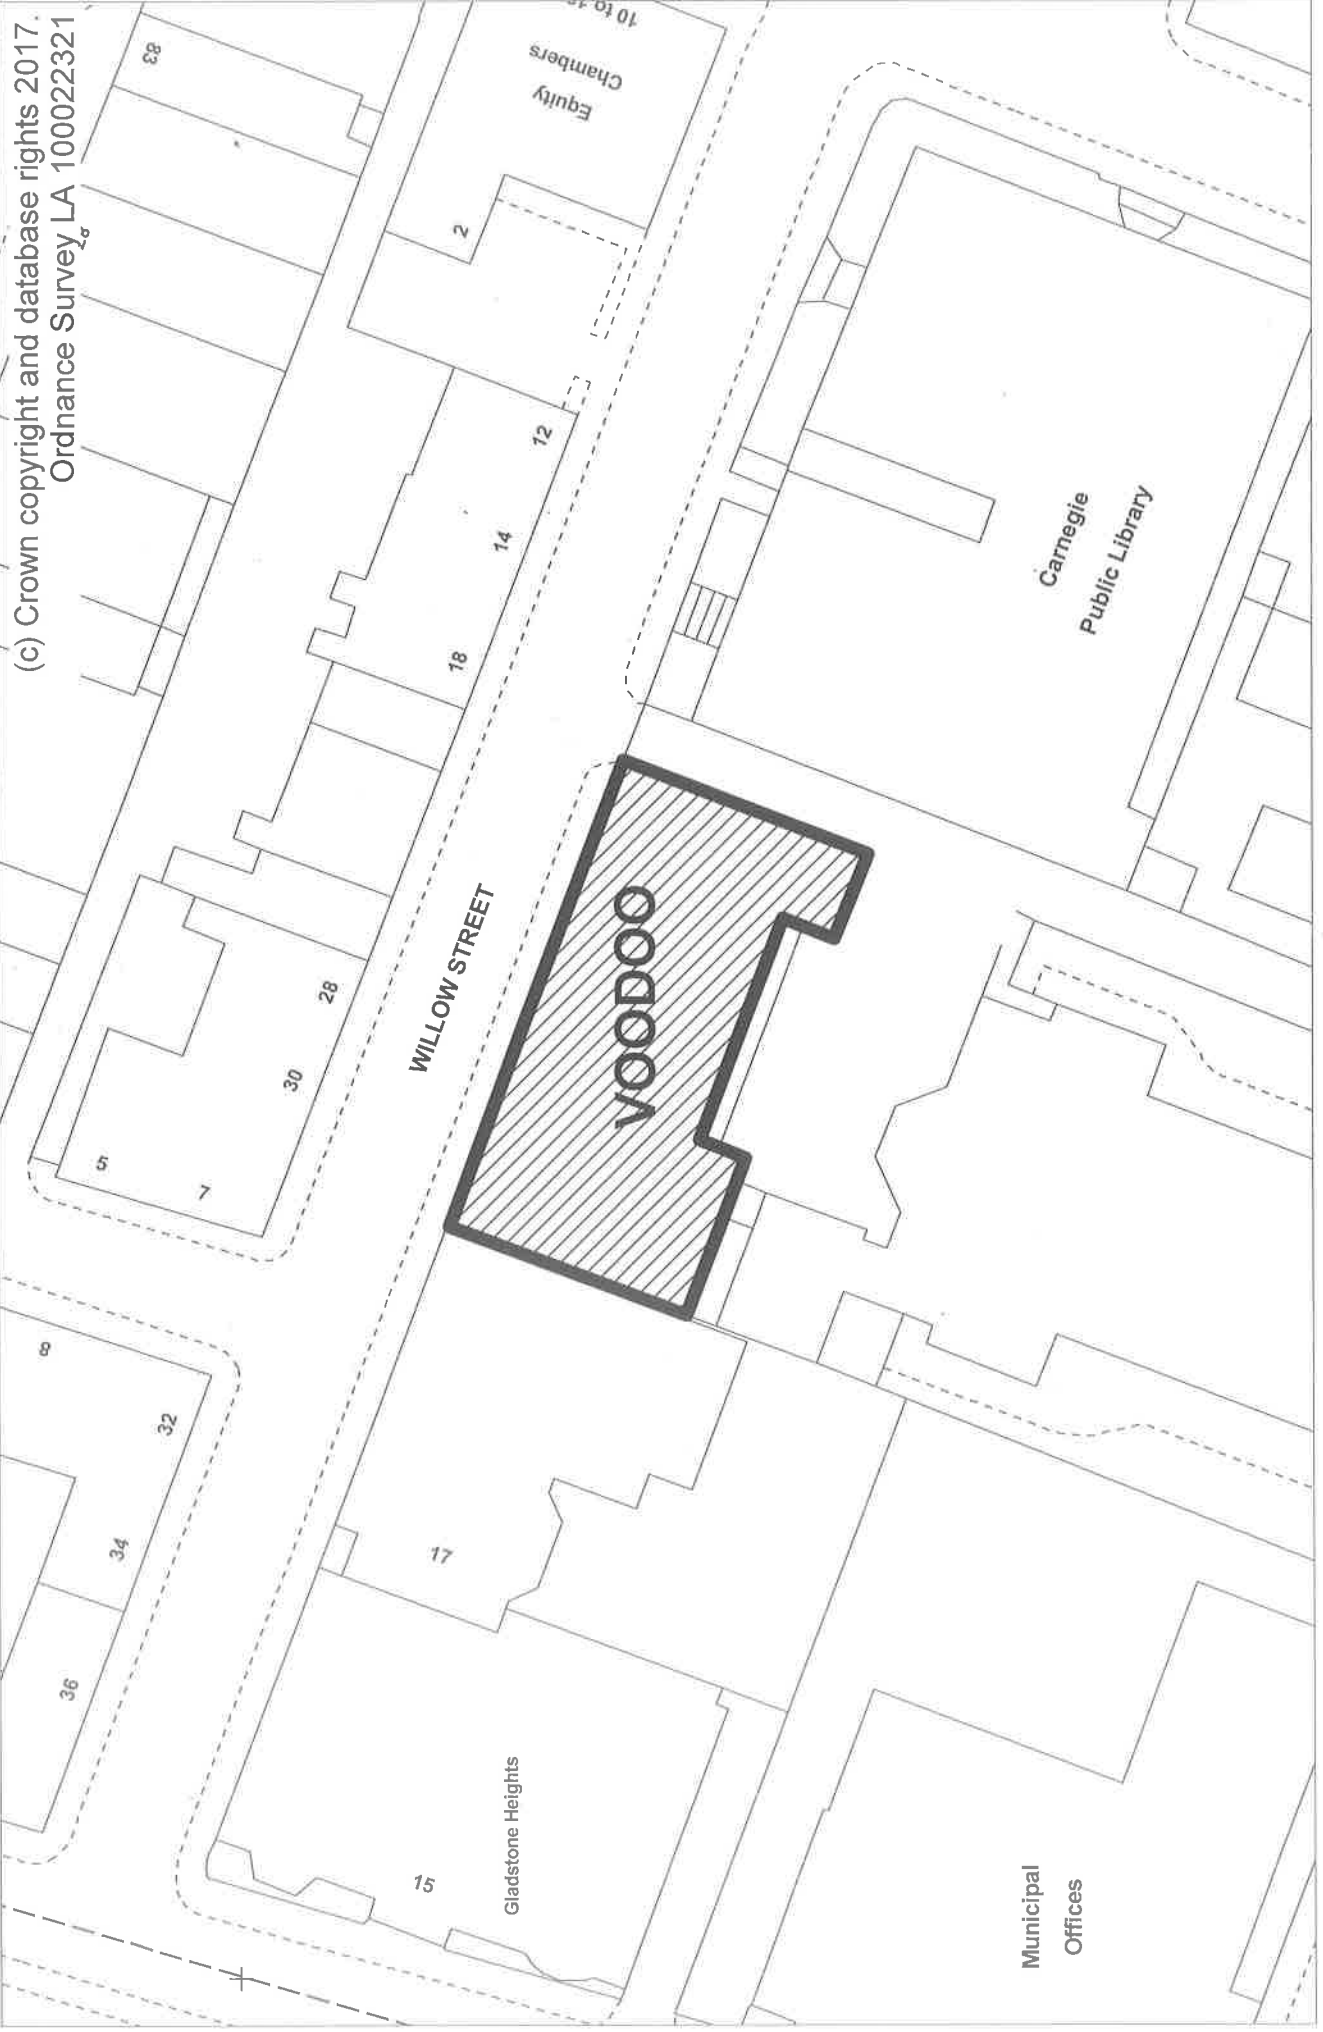

Date: 05 December 2017

Title: VOODOO PREMISES, WILLOW STREET, ACCRINGTON

(c) Crown copyright and database rights 2017.
Ordnance Survey LA 100022321