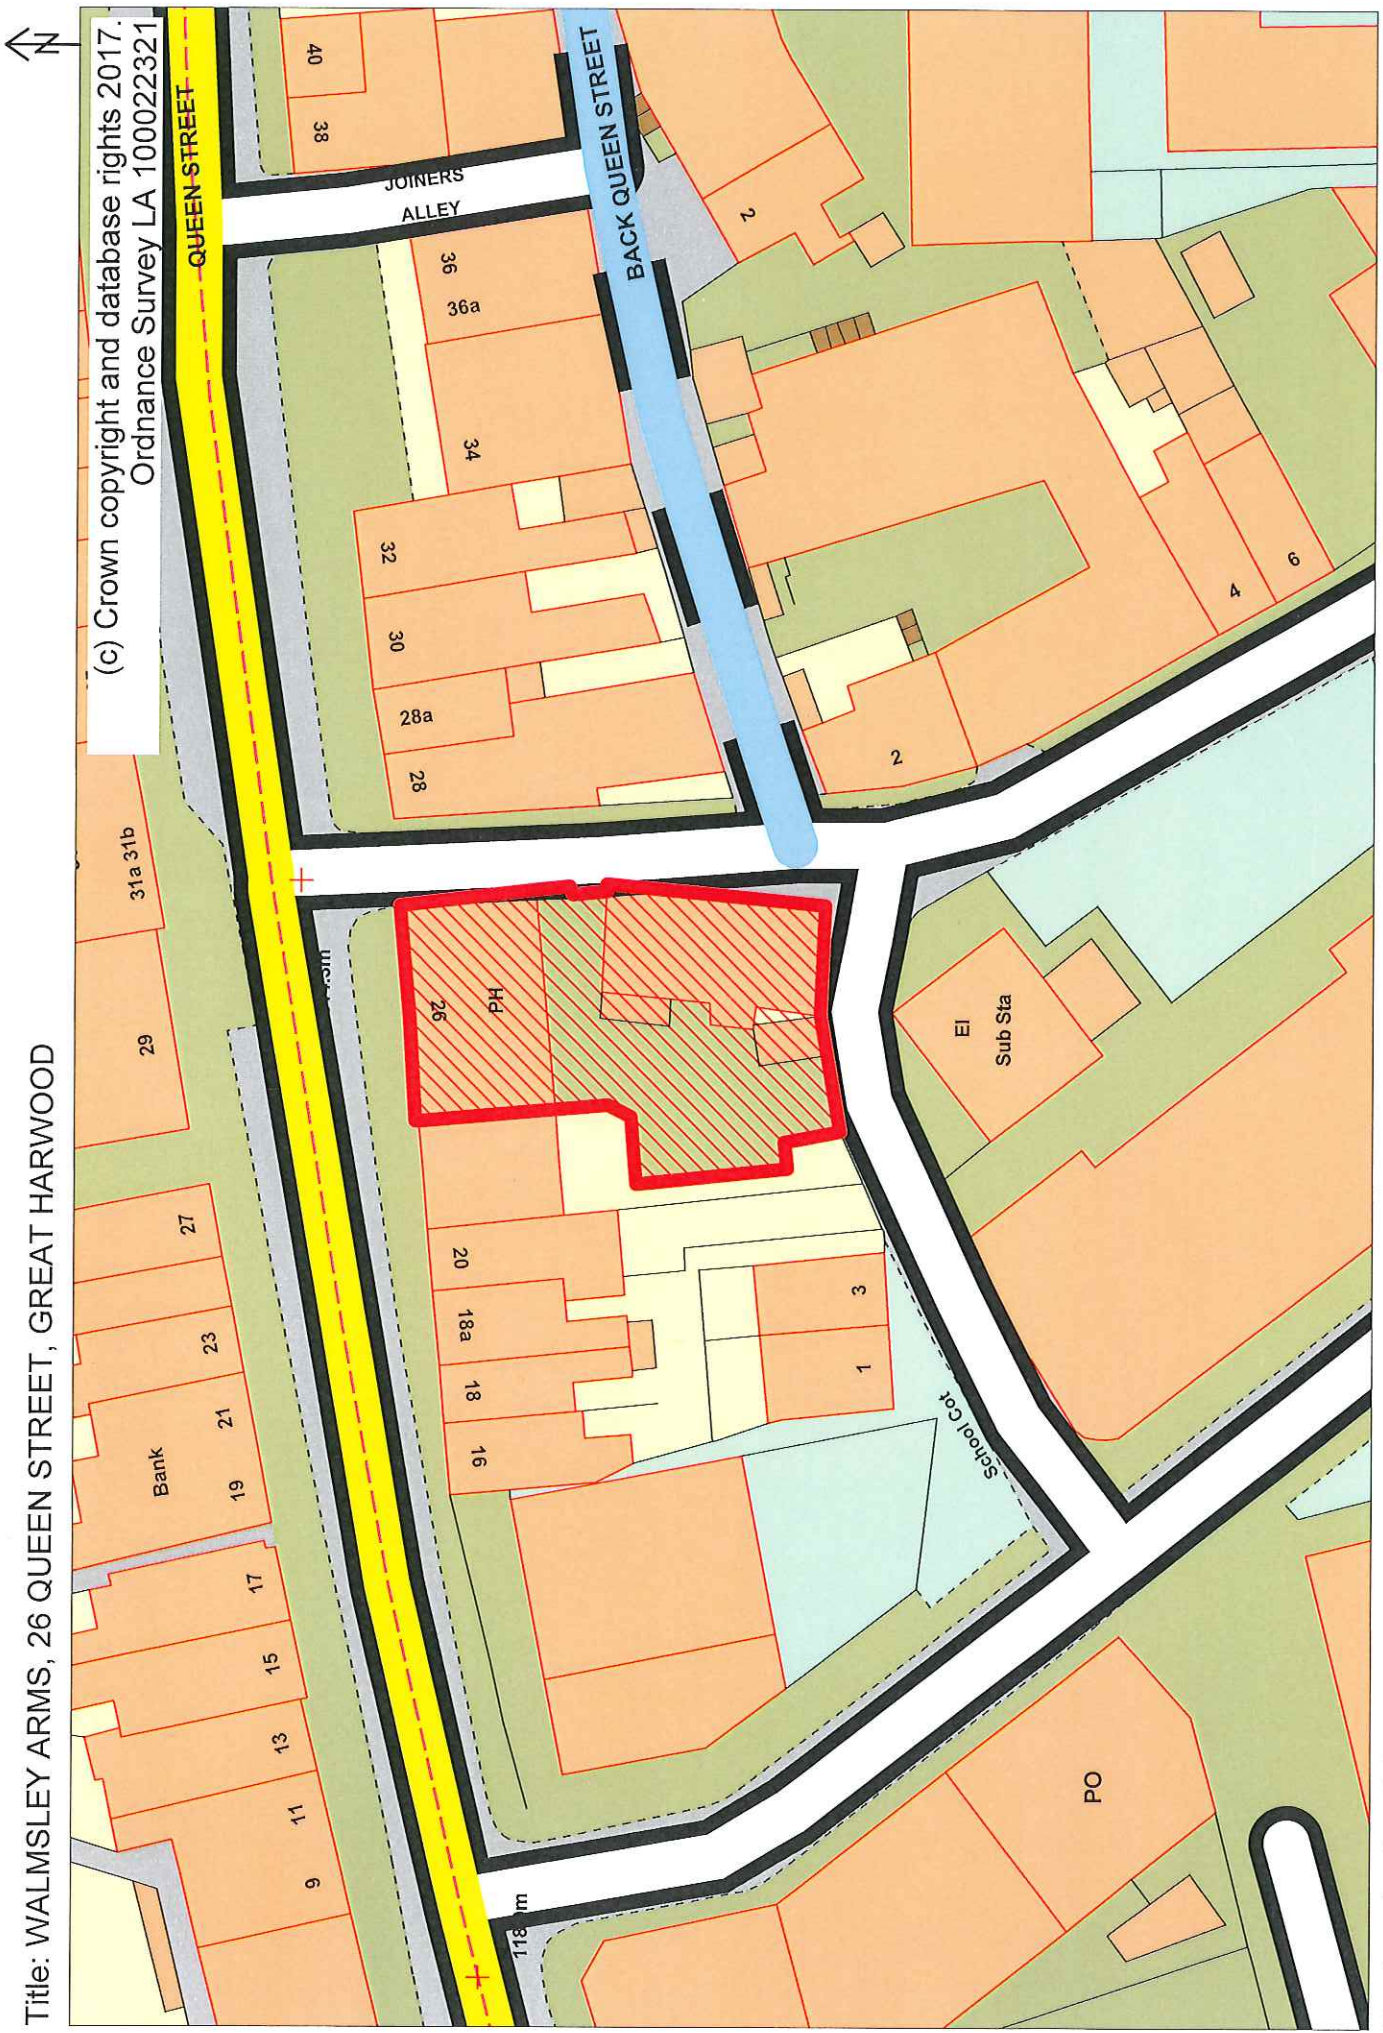

Date: 25 January 2017

Title: WALMSLEY ARMS, 26 QUEEN STREET, GREAT HARWOOD

(c) Crown copyright and database rights 2017.
Ordnance Survey LA 100022321

APP 1a

Produced using GGP. (C) Crown Copyright reserved.

Scale: 1:500