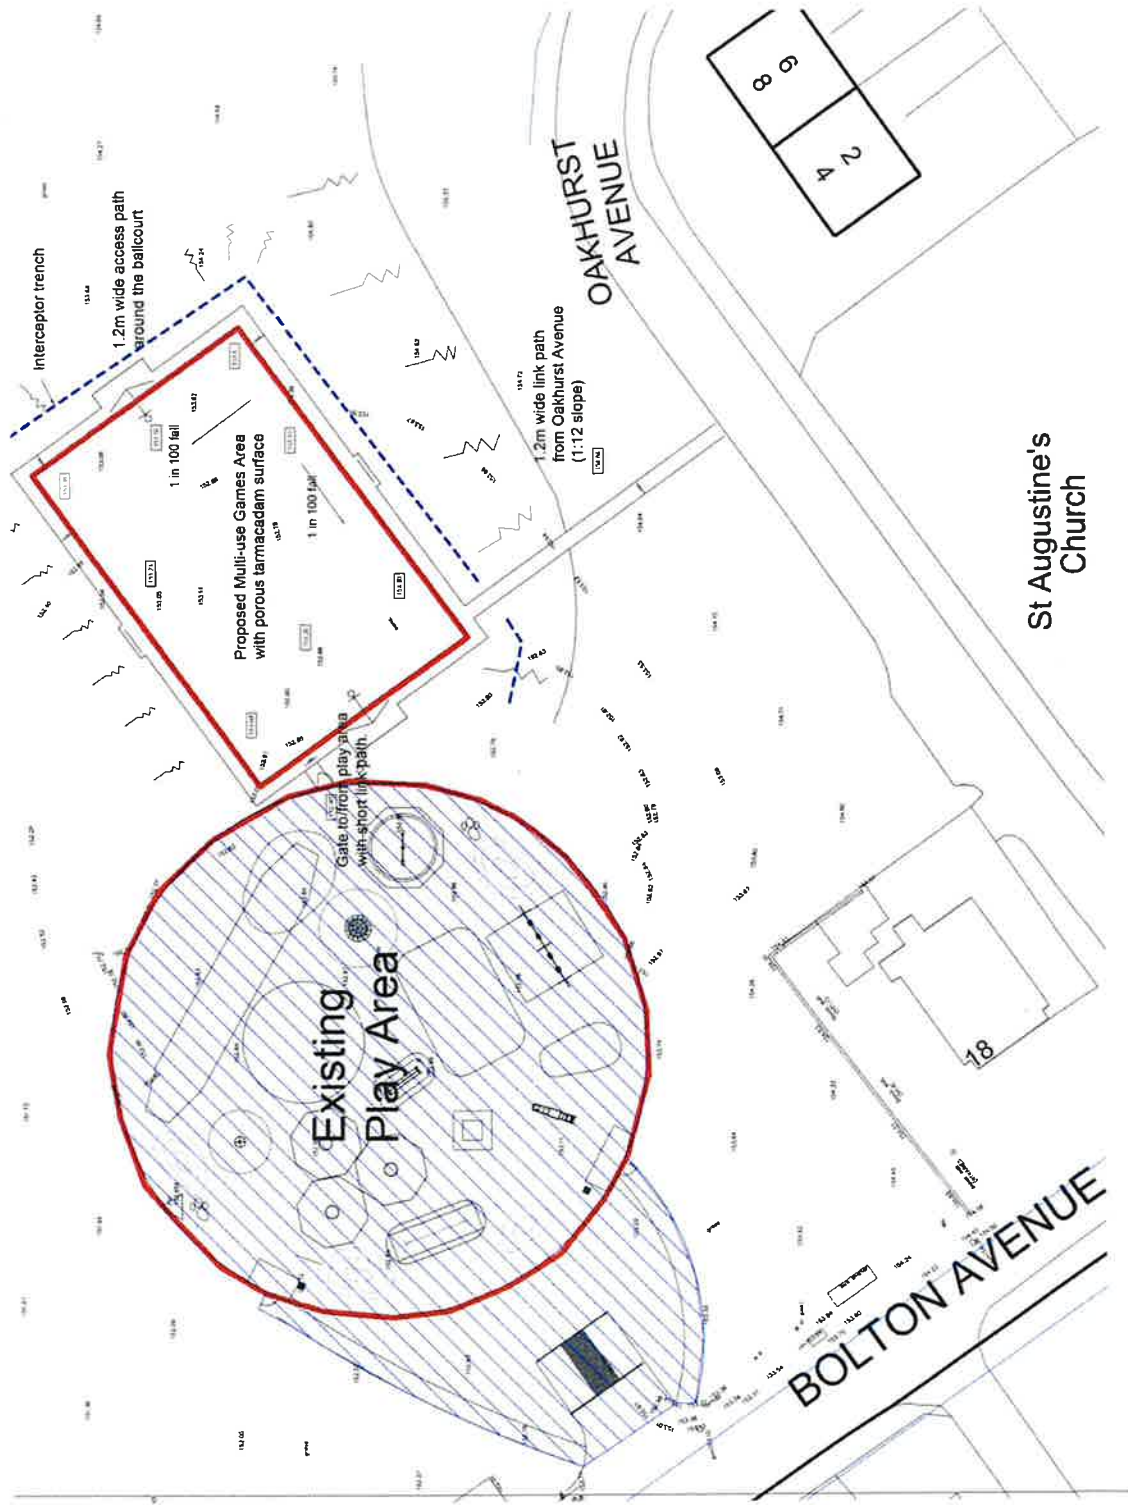

Bolton Avenue Play Area, Accrington

(c) Crown copyright and database rights 2024
Ordnance Survey LA 100022321 HBC

BULLOUGH PARK - SPORTS PITCHES

C = CRICKET

(c) Crown copyright and database rights 2024
Ordnance Survey LA 100022321 HBC

MEMORIAL PARK & PLAYING FIELDS

S = Senior
 J (9) = 9 Aside
 J (7) = 7 Aside
 J (5) = 5 Aside

KEY

1. War Memorial
2. Shelter
3. Works Building
4. Sensory Garden
5. Pavilion
6. Sports Pitches
7. Viewpoint
8. Woodland (Roundwood, Biological Heritage Site)

Wilson Playing Fields

(c) Crown copyright and database rights 2024
 Ordnance Survey LA 100022321 HBC