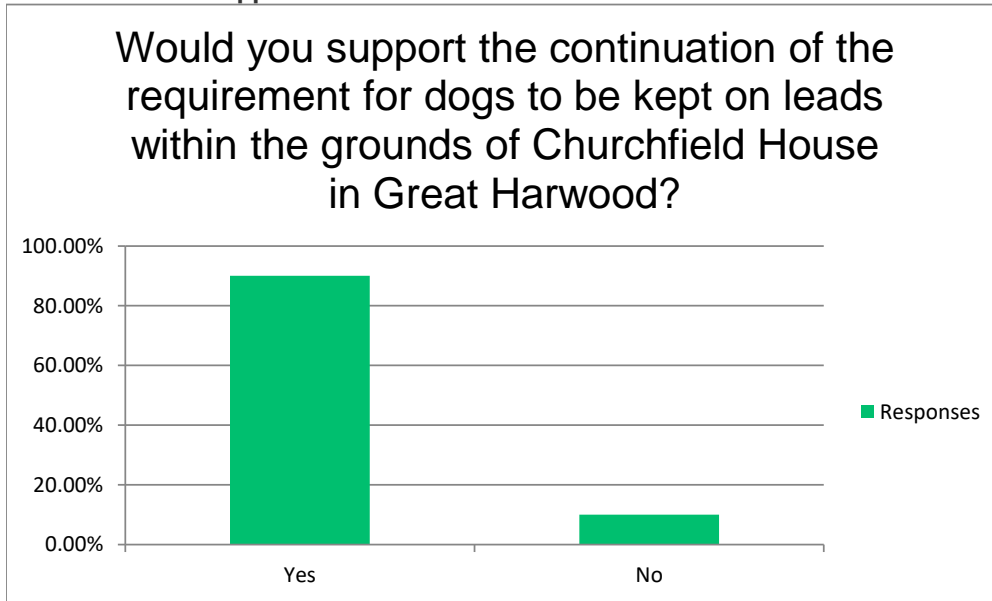

Public Space Protection Orders Consultation - Dog Control

Would you support the continuation of the requirement for dogs to be kept on leads within the grounds of Churchfield House in Great Harwood?

Answer Choices	Responses	
Yes	90.00%	81
No	10.00%	9
Answered		90
Skipped		5