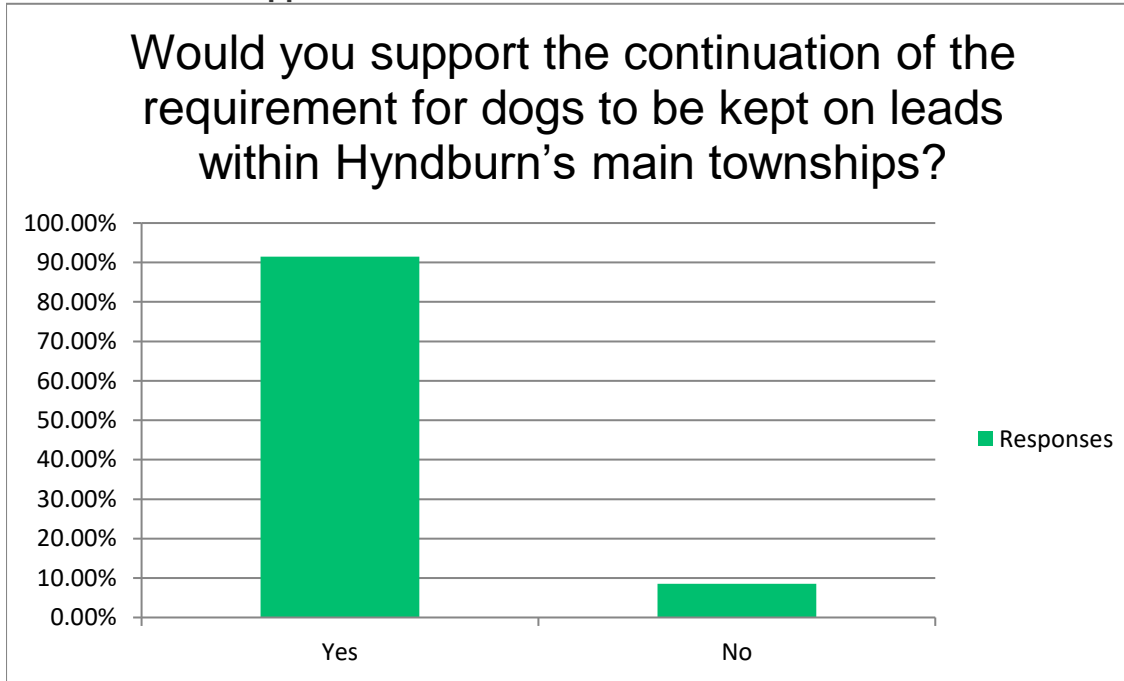

Public Space Protection Orders Consultation - Dog Control

Would you support the continuation of the requirement for dogs to be kept on leads within Hyndburn's main townships?

Answer Choices	Responses	
Yes	91.49%	86
No	8.51%	8
	Answered	94
	Skipped	1