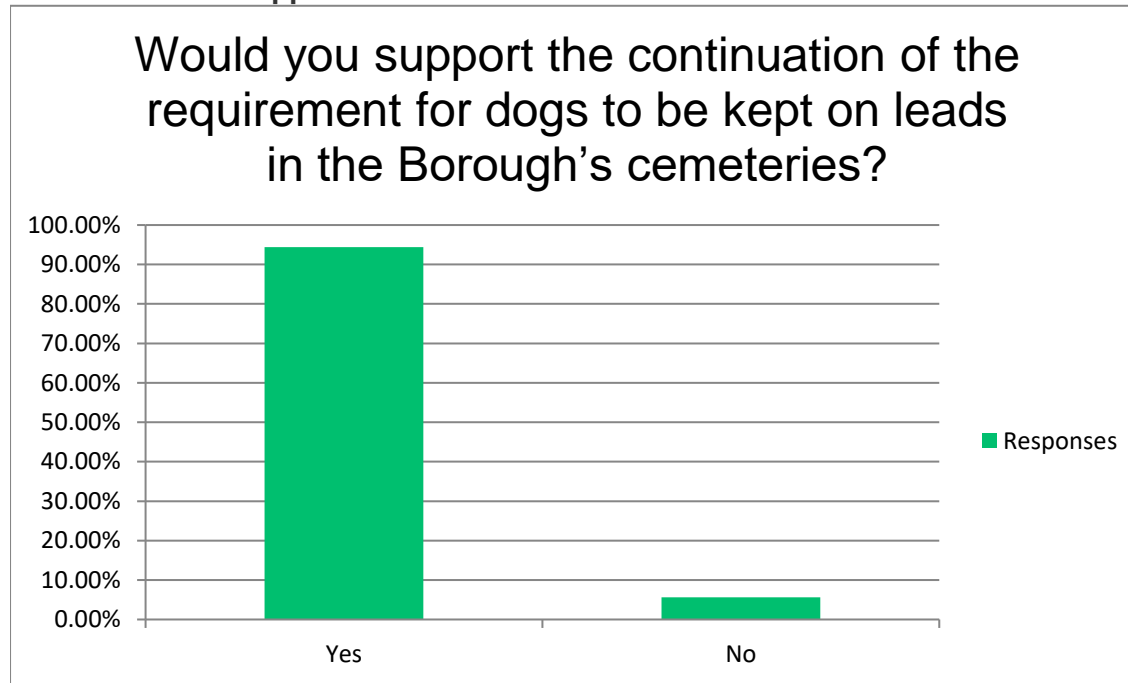

Public Space Protection Orders Consultation - Dog Control

Would you support the continuation of the requirement for dogs to be kept on leads in the Borough's cemeteries?

Answer Choices	Responses	
Yes	94.38%	84
No	5.62%	5
	Answered	89
	Skipped	6