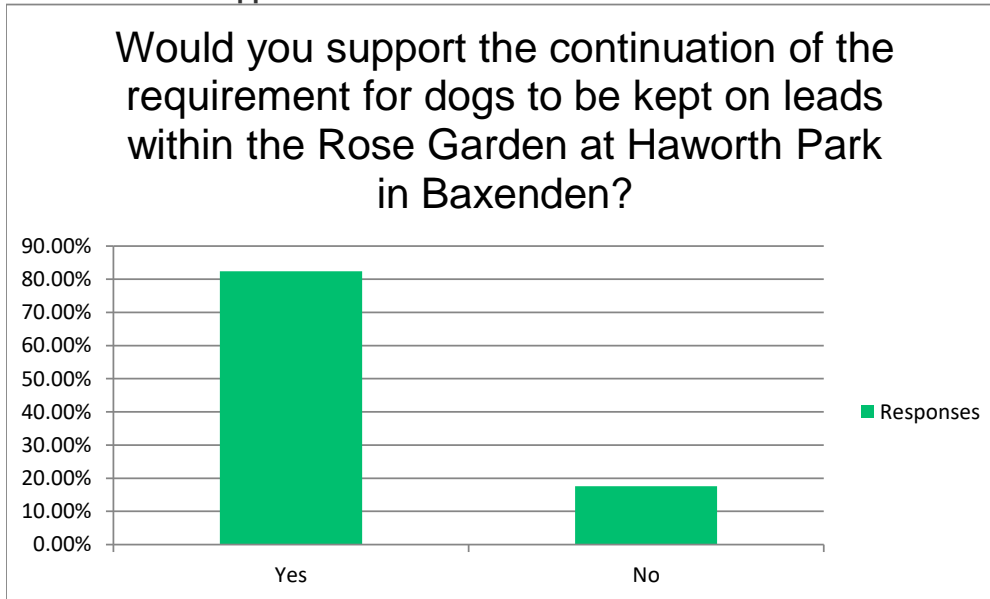

Public Space Protection Orders Consultation - Dog Control

Would you support the continuation of the requirement for dogs to be kept on leads within the Rose Garden at Haworth Park in Baxenden?

Answer Choices	Responses	
Yes	82.42%	75
No	17.58%	16
Answered		91
Skipped		4