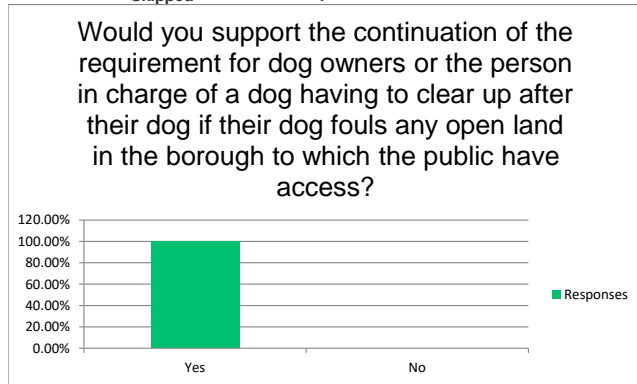

Public Space Protection Orders Consultation - Dog Control

Would you support the continuation of the requirement for dog owners or the person in charge of a dog having to clear up after their dog if their dog fouls any open land in the borough to which the public have access?

Answer Choices	Responses	
Yes	100.00%	94
No	0.00%	0
Answered		94
Skipped		1